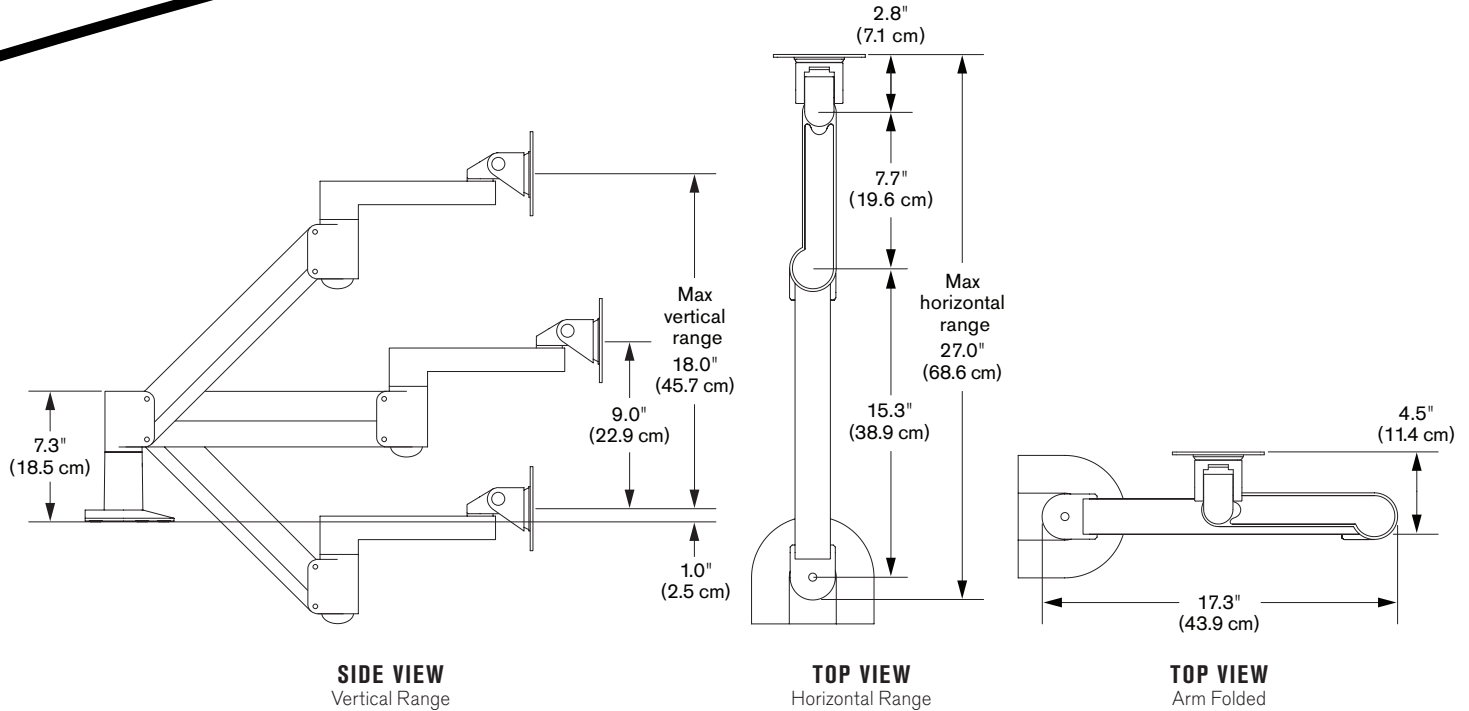

Model 7500

Specifications

CAPABILITIES

Vertical range.....	18" (45.7 cm), +/- 9" (22.9 cm) from horizontal
Horizontal range.....	27" (68.6 cm)
Rotation.....	360 degrees at three joints
Monitor tilt.....	200 degrees
Monitor pivot.....	Landscape to portrait
Monitor compatibility.....	VESA® 75mm and 100mm
Cable management.....	Cables are concealed in arm
Mounting options.....	FLEXmount™, Slatwall, Wall, Thru-Desk
Monitor weight/model number.....	2 - 13 lbs (0.9 - 5.9 kg) / 7500-500 6 - 21 lbs (2.7 - 9.5 kg) / 7500-800 8 - 27 lbs (3.6 - 12.2 kg) / 7500-1000 13.5 - 44 lbs (6.1 - 19.9 kg) / 7500-1500