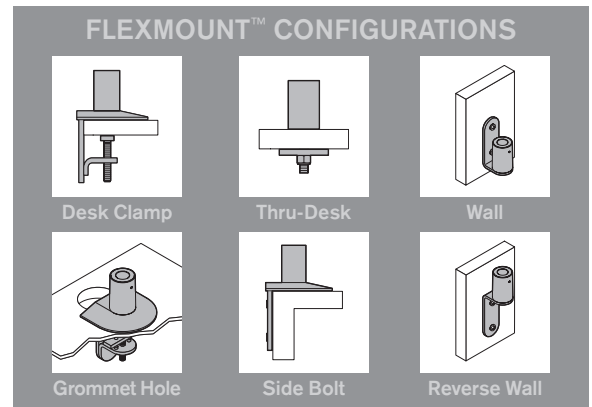

Model 7500

Specifications

CAPABILITIES

Vertical range.....	18" (45.7 cm), +/- 9" (22.9 cm) from horizontal
Horizontal range.....	27" (68.6 cm)
Rotation.....	360 degrees at three joints
Monitor tilt.....	200 degrees
Monitor pivot.....	Landscape to portrait
Monitor compatibility.....	VESA® 75mm and 100mm
Cable management.....	Cables are concealed in arm
Mounting options.....	FLEXmount™, Slatwall, Wall, Thru-Desk
Monitor weight/model number.....	2 - 13 lbs (0.9 - 5.9 kg) / 7500-500 6 - 21 lbs (2.7 - 9.5 kg) / 7500-800 8 - 27 lbs (3.6 - 12.2 kg) / 7500-1000 13.5 - 44 lbs (6.1 - 19.9 kg) / 7500-1500

OPTIONAL ACCESSORIES

QUICK RELEASE ADAPTERS
Allows for quick attach and release of monitor (8336-QR).

MOUNTS
Wall (8325), slatwall (8246) and thru-desk (8312).

EXTENDER TUBES
Raise the height of your arm. 2" (8171-75-2) and 6" (8171-75-6) extensions available.

HANDLE SET
Provides convenient handles to reposition monitor (8291).

Phone: 800.524.2744 | Fax: 610.253.9521 | E-mail: sales@LCDarms.com | Web: www.LCDarms.com