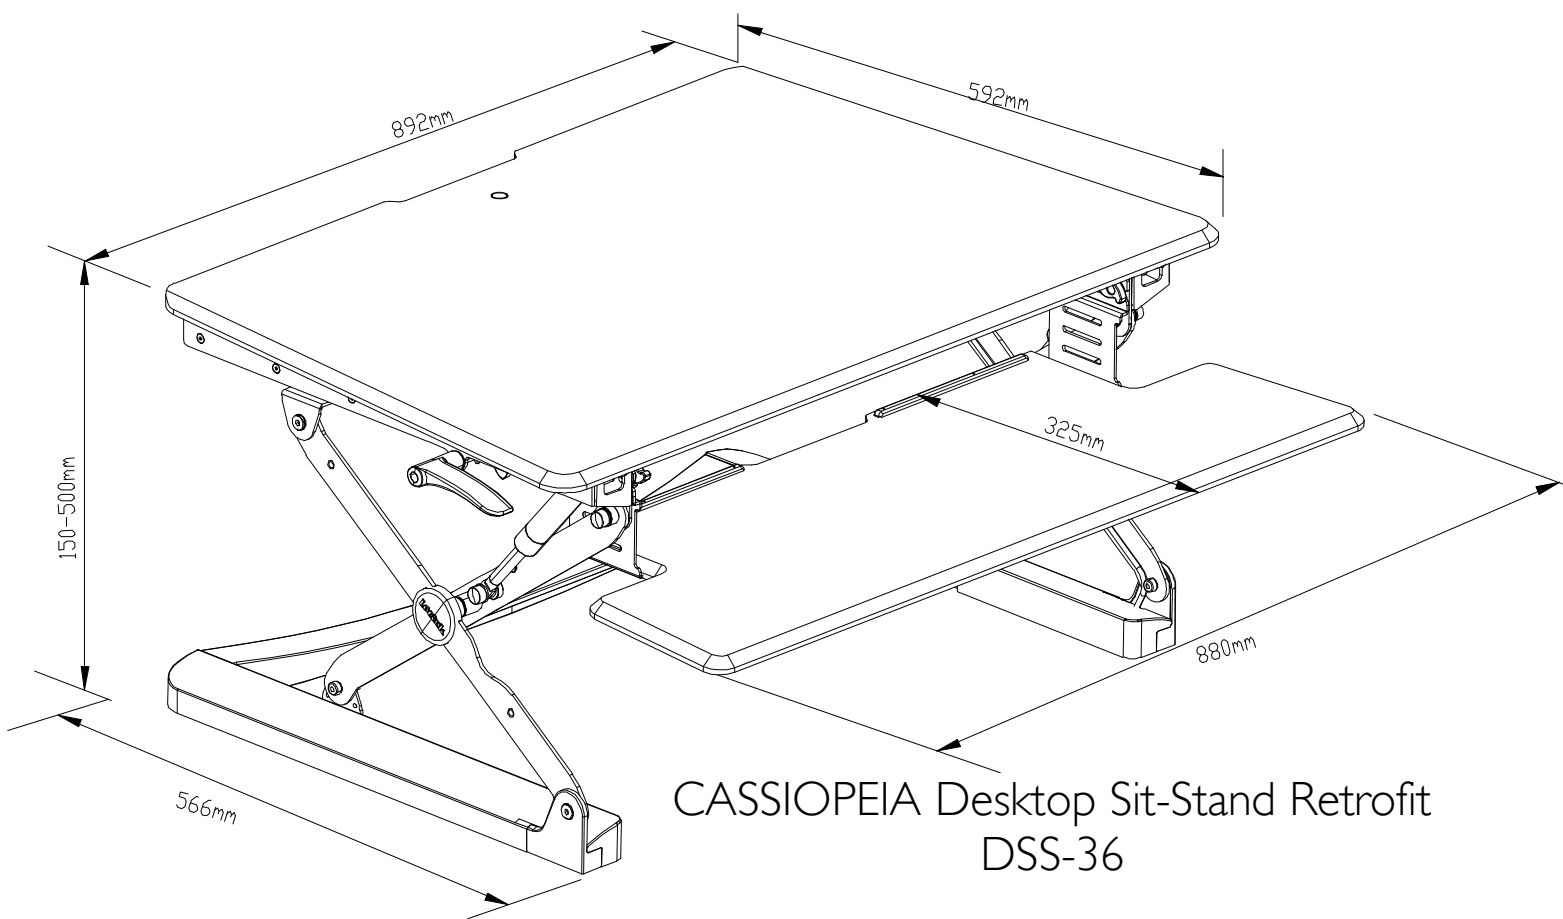

# CASSIOPEIA Desktop Sit-Stand Retrofit Comparison

Dimensions (in millimetres)  
(Shown to scale)

# CASSIOPEIA Desktop Sit-Stand Retrofit

Keyboard Tray Dimensions (in millimetres)

*(Shown to scale)*

# CASSIOPEIA Desktop Sit-Stand Retrofit

Upper Work Surface Dimensions (in millimetres)

*(Shown to scale)*

CASSIOPEIA Desktop Sit-Stand Retrofit  
DSS-27

CASSIOPEIA Desktop Sit-Stand Retrofit  
DSS-36