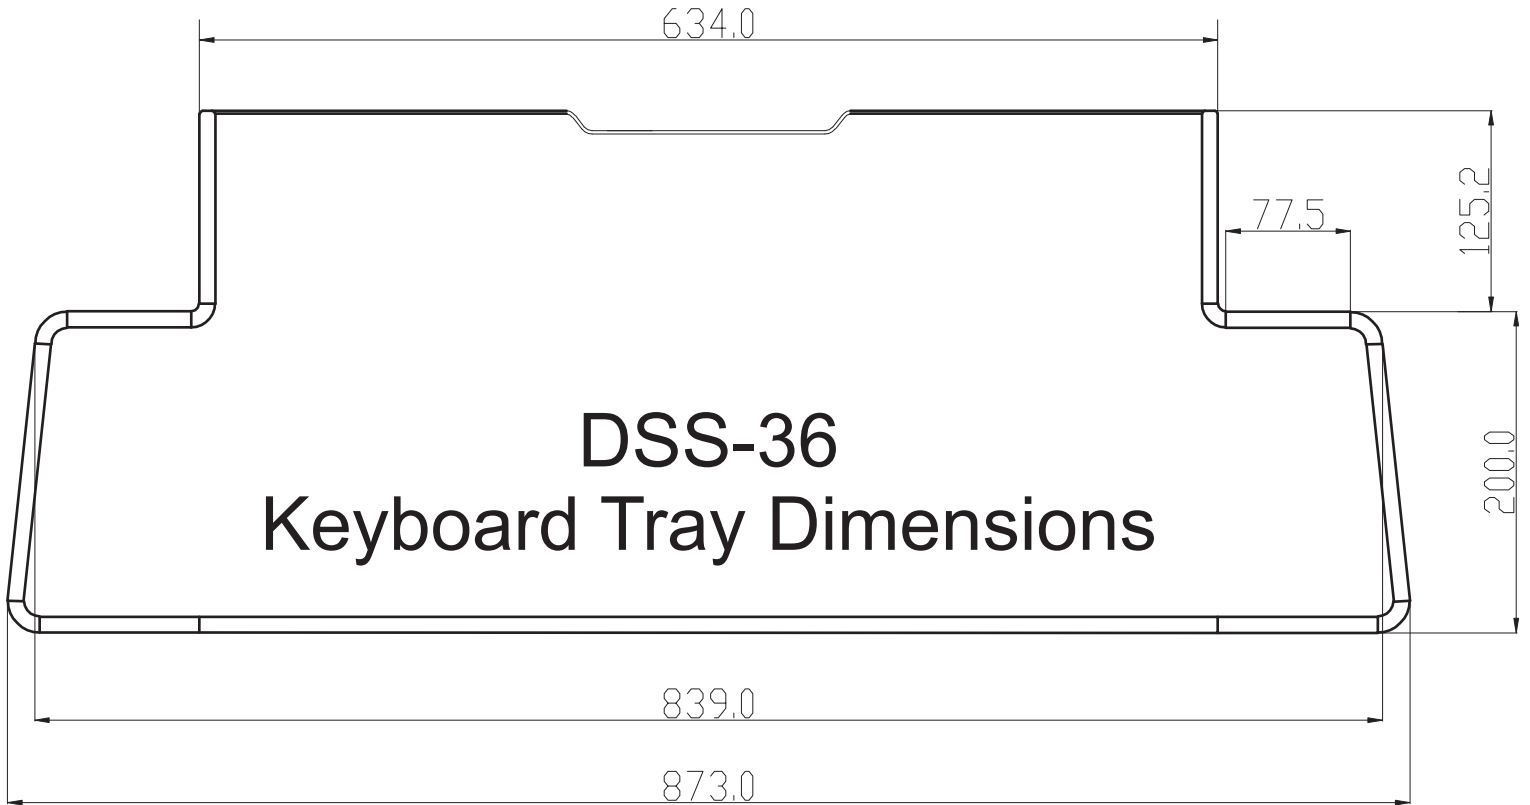

# CASSIOPEIA Desktop Sit-Stand Retrofit Comparison

Dimensions (in millimetres)  
(Shown to scale)

# CASSIOPEIA Desktop Sit-Stand Retrofit

Keyboard Tray Dimensions (in millimetres)

*(Shown to scale)*

# CASSIOPEIA Desktop Sit-Stand Retrofit

Upper Work Surface Dimensions (in millimetres)

*(Shown to scale)*

CASSIOPEIA Desktop Sit-Stand Retrofit  
DSS-27

CASSIOPEIA Desktop Sit-Stand Retrofit  
DSS-36