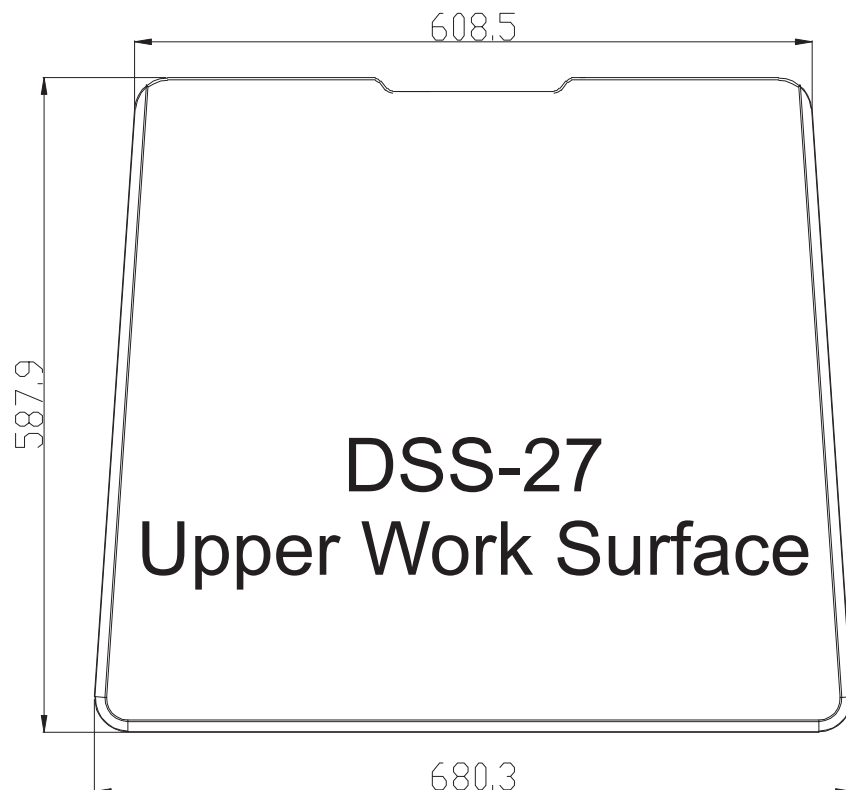

# CASSIOPEIA Desktop Sit-Stand Retrofit Comparison

Dimensions (in millimetres)  
(Shown to scale)

# CASSIOPEIA Desktop Sit-Stand Retrofit

Keyboard Tray Dimensions (in millimetres)

*(Shown to scale)*

# CASSIOPEIA Desktop Sit-Stand Retrofit

Upper Work Surface Dimensions (in millimetres)

*(Shown to scale)*

CASSIOPEIA Desktop Sit-Stand Retrofit  
DSS-27

CASSIOPEIA Desktop Sit-Stand Retrofit  
DSS-36