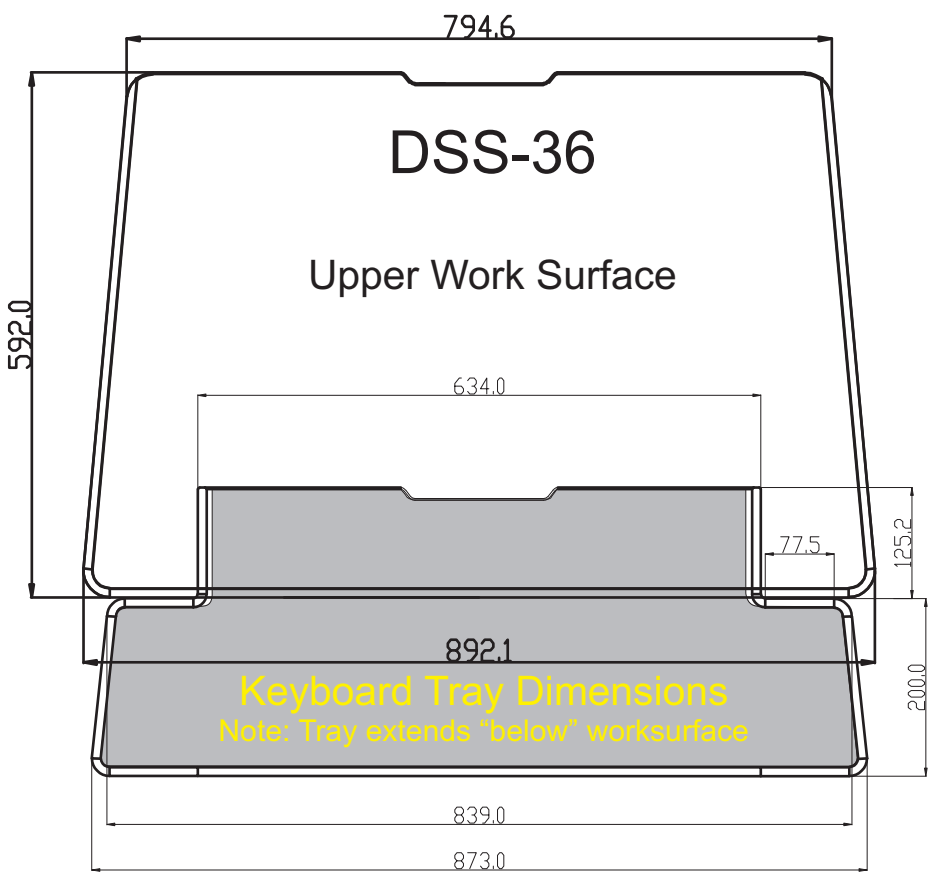

# CASSIOPEIA Desktop Sit-Stand Retrofit Comparison

Dimensions (in millimetres)  
(Shown to scale)

# CASSIOPEIA Desktop Sit-Stand Retrofit

Keyboard Tray Dimensions (in millimetres)

*(Shown to scale)*

# CASSIOPEIA Desktop Sit-Stand Retrofit

Upper Work Surface Dimensions (in millimetres)

*(Shown to scale)*

CASSIOPEIA Desktop Sit-Stand Retrofit  
DSS-27

CASSIOPEIA Desktop Sit-Stand Retrofit  
DSS-36