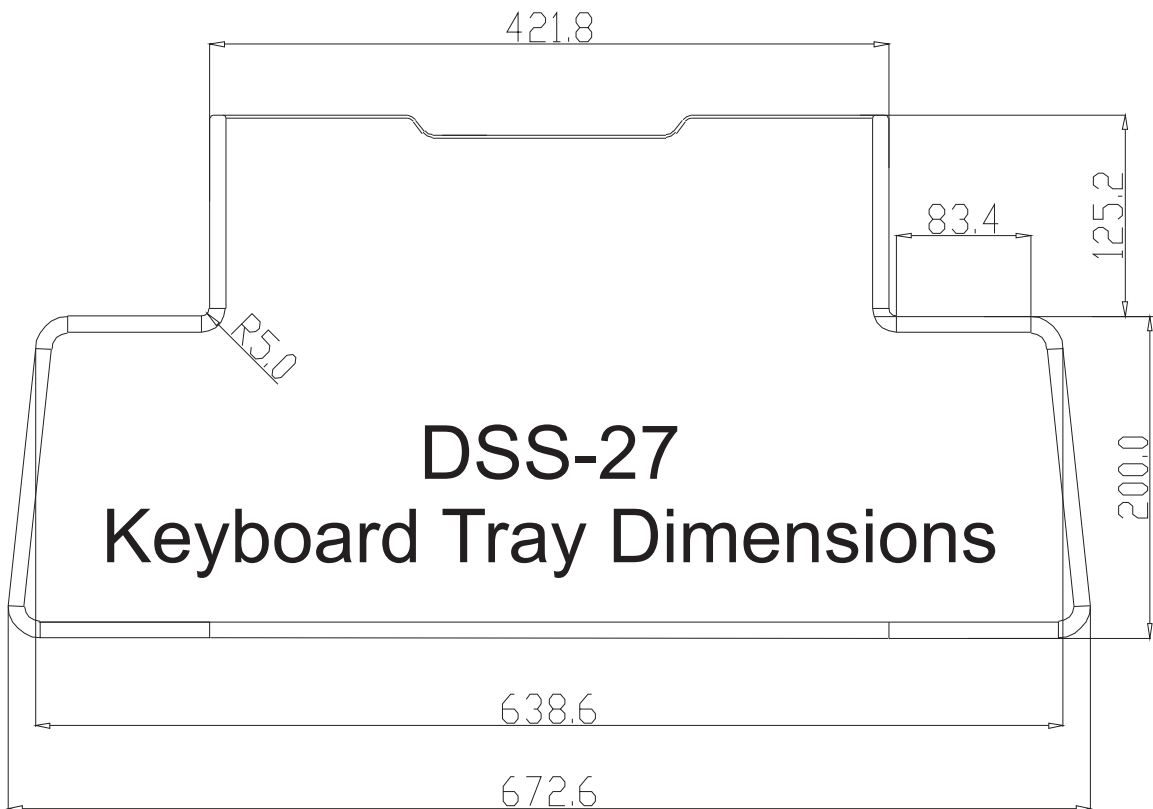

# CASSIOPEIA Desktop Sit-Stand Retrofit Comparison

Dimensions (in millimetres)  
(Shown to scale)

# CASSIOPEIA Desktop Sit-Stand Retrofit

Keyboard Tray Dimensions (in millimetres)

*(Shown to scale)*

# CASSIOPEIA Desktop Sit-Stand Retrofit

Upper Work Surface Dimensions (in millimetres)

*(Shown to scale)*

CASSIOPEIA Desktop Sit-Stand Retrofit  
DSS-27

CASSIOPEIA Desktop Sit-Stand Retrofit  
DSS-36