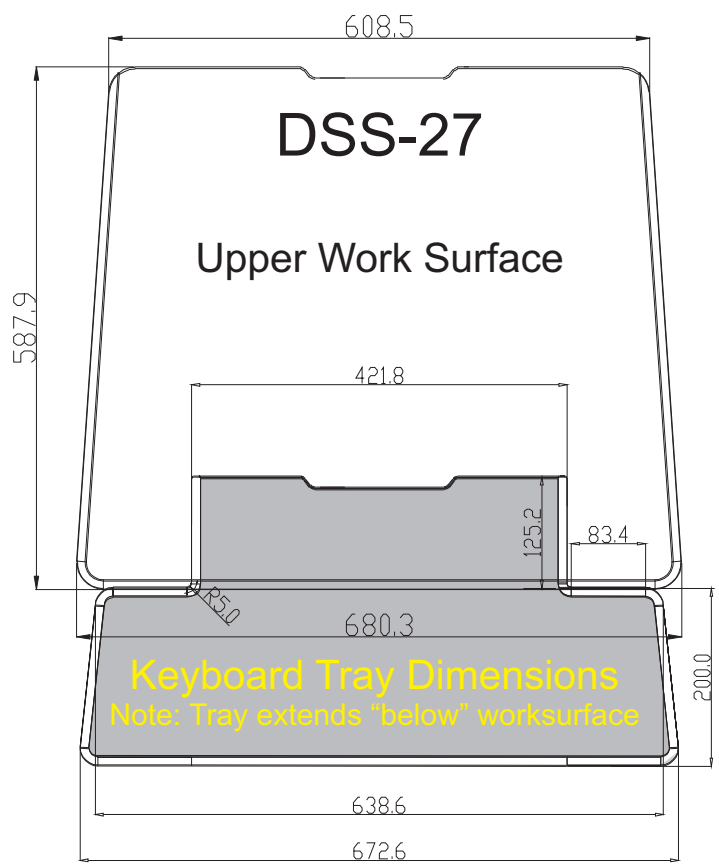

# CASSIOPEIA Desktop Sit-Stand Retrofit Comparison

Dimensions (in millimetres)  
(Shown to scale)

# CASSIOPEIA Desktop Sit-Stand Retrofit

Keyboard Tray Dimensions (in millimetres)

*(Shown to scale)*

# CASSIOPEIA Desktop Sit-Stand Retrofit

Upper Work Surface Dimensions (in millimetres)

*(Shown to scale)*

CASSIOPEIA Desktop Sit-Stand Retrofit  
DSS-27

CASSIOPEIA Desktop Sit-Stand Retrofit  
DSS-36