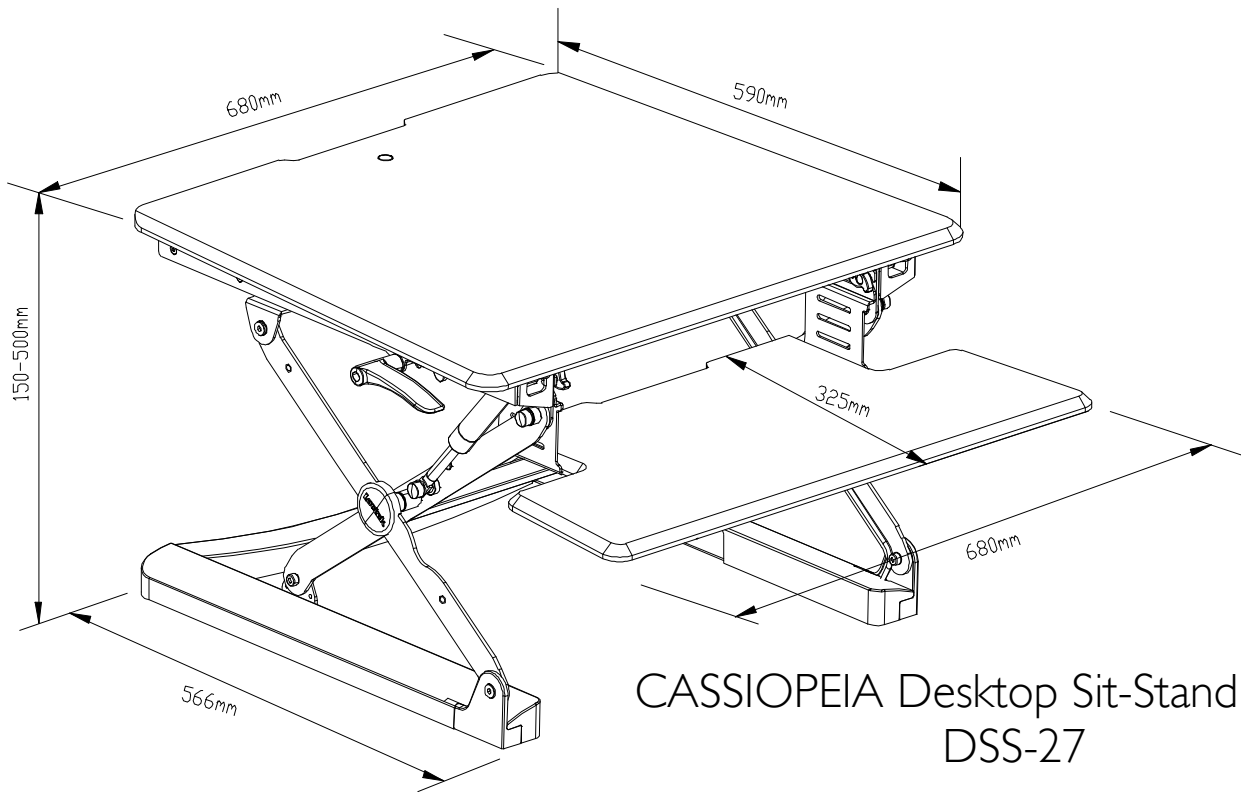

# CASSIOPEIA Desktop Sit-Stand Retrofit Comparison

Dimensions (in millimetres)  
(Shown to scale)

# CASSIOPEIA Desktop Sit-Stand Retrofit

Keyboard Tray Dimensions (in millimetres)

*(Shown to scale)*

# CASSIOPEIA Desktop Sit-Stand Retrofit

Upper Work Surface Dimensions (in millimetres)

*(Shown to scale)*

CASSIOPEIA Desktop Sit-Stand Retrofit  
DSS-27

CASSIOPEIA Desktop Sit-Stand Retrofit  
DSS-36