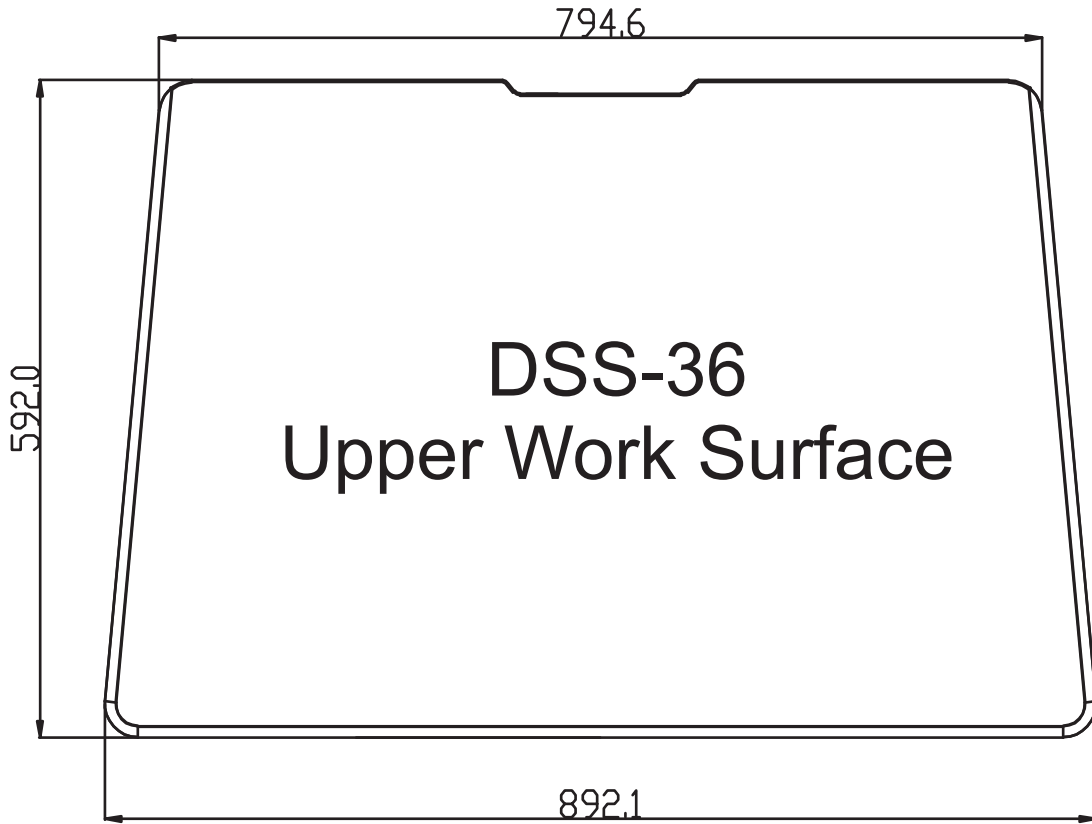

# CASSIOPEIA Desktop Sit-Stand Retrofit Comparison

Dimensions (in millimetres)  
(Shown to scale)

# CASSIOPEIA Desktop Sit-Stand Retrofit

Keyboard Tray Dimensions (in millimetres)

*(Shown to scale)*

# CASSIOPEIA Desktop Sit-Stand Retrofit

Upper Work Surface Dimensions (in millimetres)

*(Shown to scale)*

CASSIOPEIA Desktop Sit-Stand Retrofit  
DSS-27

CASSIOPEIA Desktop Sit-Stand Retrofit  
DSS-36