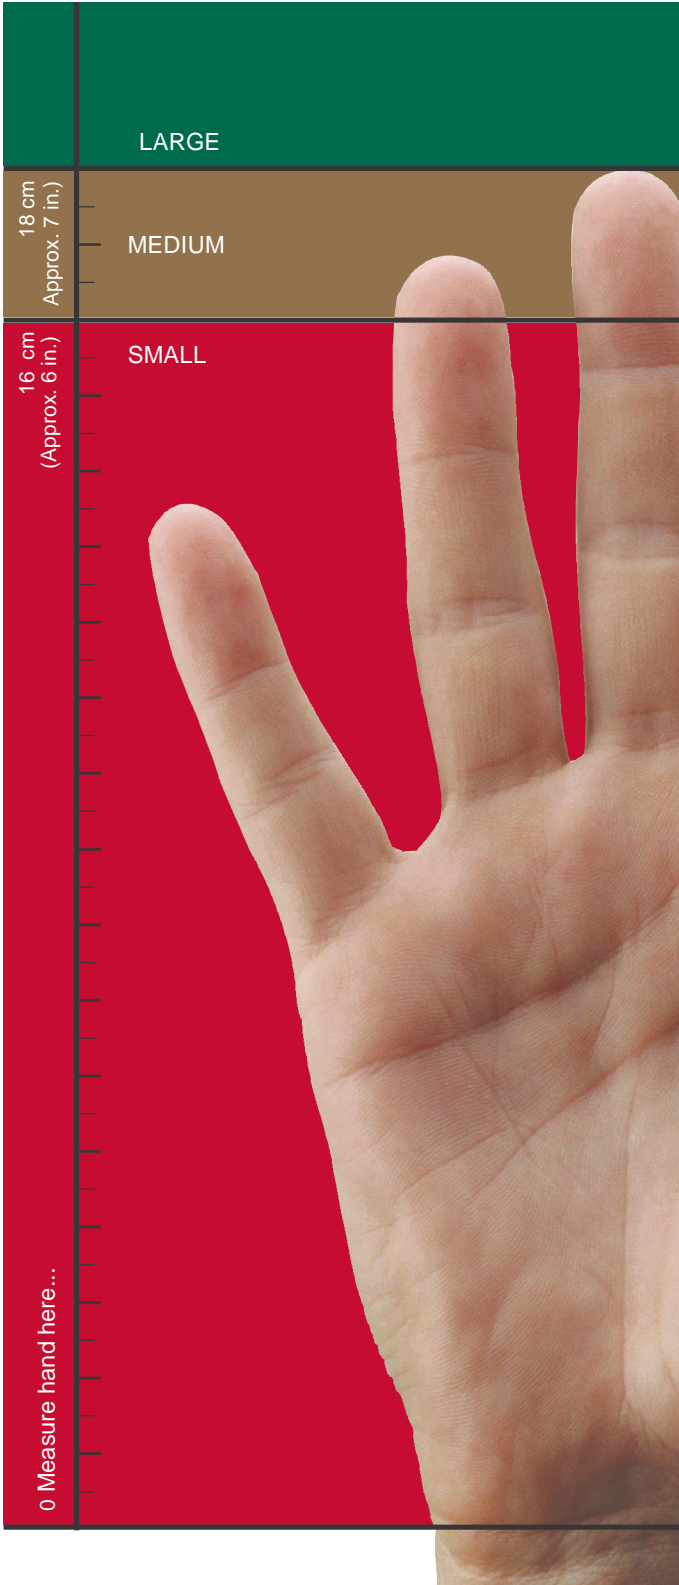

Size Chart

Penguin Ambidextrous Vertical Mouse

Which size?

The Penguin mouse is available in three sizes. To choose the correct one for you, measure your hand from the first crease on your wrist to the tip of your middle finger.

- SMALL 0-16 cm (0-6 in. approx.)
- MEDIUM 16-18 cm (6-7 in. approx.)
- LARGE 18 cm + (7 in. + approx.)

For guidance purposes only.

Please do NOT print and measure hand against this as a guide. This may result in an incorrect size selection as we cannot guarantee that it will print to an accurate scale.