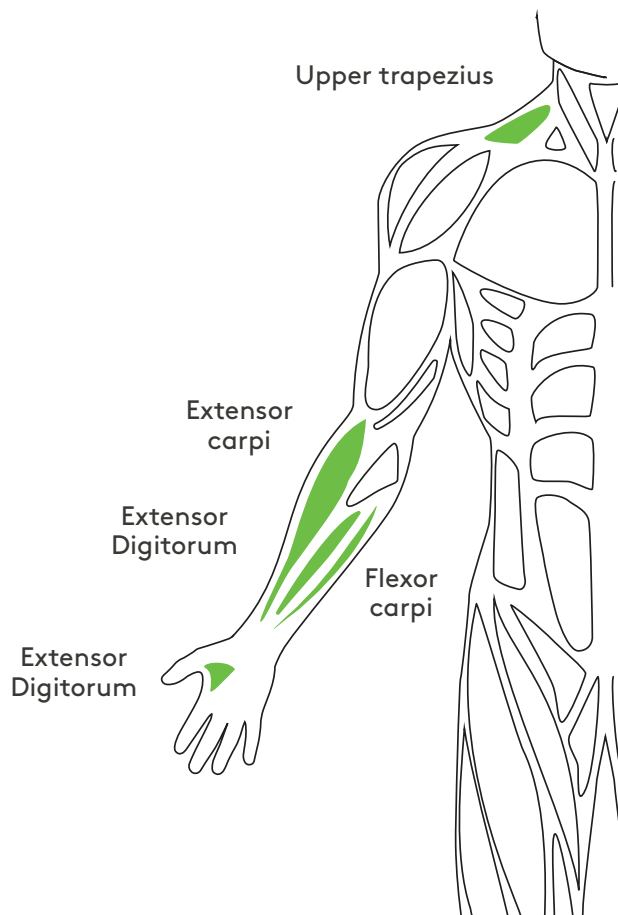

MX Vertical, by its innovative shape, allows the right forearm and hand to rotate to reduce the stress on the muscles and tendons.

Close to a horizontal position at 10°

A more natural position of the forearm at 40°

<sup>†</sup> Changes in upper extremity biomechanics across different mouse positions in a computer workstation – JACK T. DENNERLEIN and PETER W. JOHNSON – Ergonomics Vol. 49, No. 14, 15 November 2006, 1456–1469

logitech

**“The MX Vertical mouse is a truly ergonomic solution offering unparalleled comfort, productivity and performance.”**

## LESS FATIGUE – INCREASED PRODUCTIVITY

Five key muscles are used while moving a mouse on the desk. The less they work, the more relaxed and comfortable the body is.