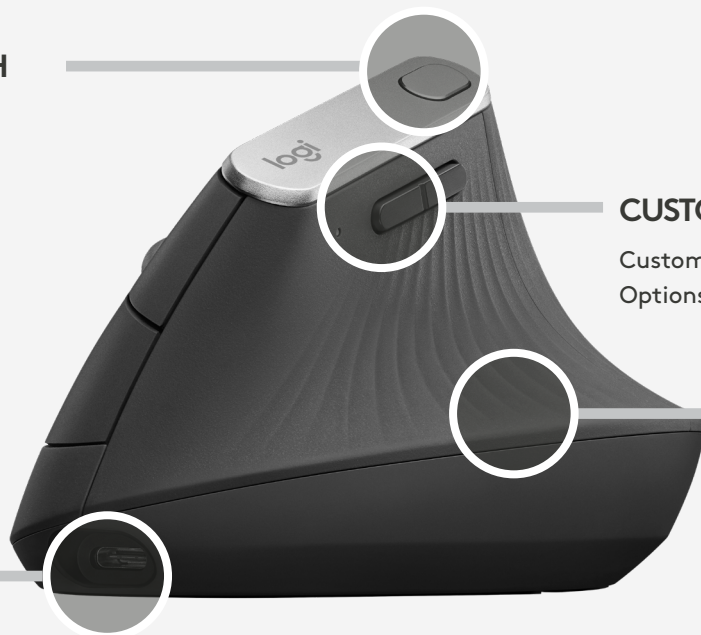

CURSOR SPEED SWITCH

Instantly adjust cursor speed and accuracy.

CUSTOMIZABLE SHORTCUTS

Customize actions in the Logitech Options app

TEXTURED THUMB AREA

Rest your thumb comfortably on a textured rubber surface.

THREE WAYS TO CONNECT

Connect via USB-C cable, Logitech Unifying™ Receiver or Bluetooth®.

† As compared with a traditional mouse.

†† As compared with a traditional mouse with 1000 DPI sensor.