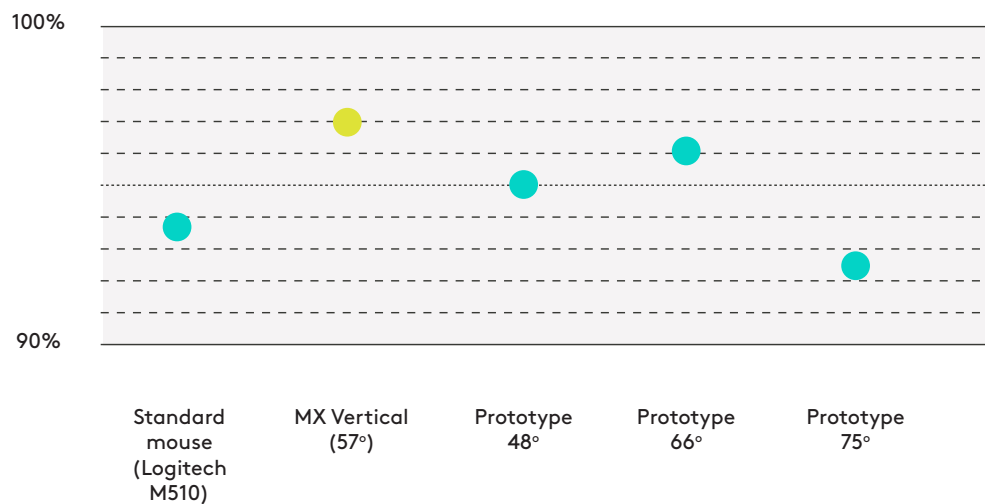

### MOUSE

Most of the pressure is on the wrist.

## SPEED TEST

Reaction time - lower is better

## ACCURACY TEST

100% is best