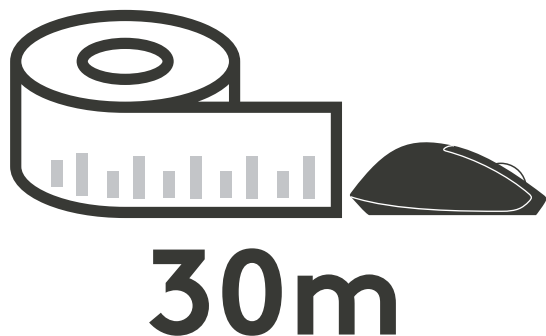

SO WHAT IS ERGONOMICS?

According to International Ergonomic Association, ergonomics is the scientific discipline concerned with the understanding of interactions among humans and other elements of a system, and the profession that applies theory, principles, data and methods to design in order to optimise human well-being and overall system performance.

CORPORATE RESPONSIBILITY

All companies have a social responsibility to provide the best and most effective tools to enable employees to perform their duties.

Alongside fair and equal social measures, ergonomic environment, tools and equipment look set to dominate ethical agendas for businesses over the next decade in a desire to retain staff, improve productivity and increase working conditions.

WHY AN ERGONOMIC MOUSE?

According to a Logitech study, office computer users move the mouse an average of 72 minutes per working day. It's the equivalent of moving the hand 30 meters (100 feet) every day or 10 km every year!

To compensate the strain associated with such extensive usage, Logitech has introduced its first vertical mouse.