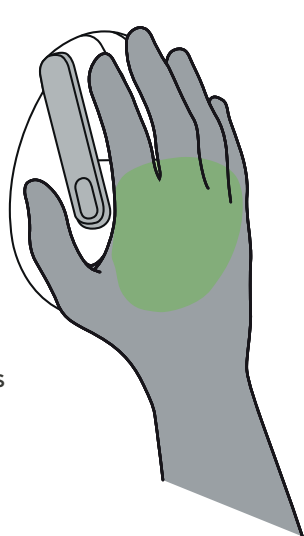

MX VERTICAL

Most of the pressure is on the palm and not on the wrist.