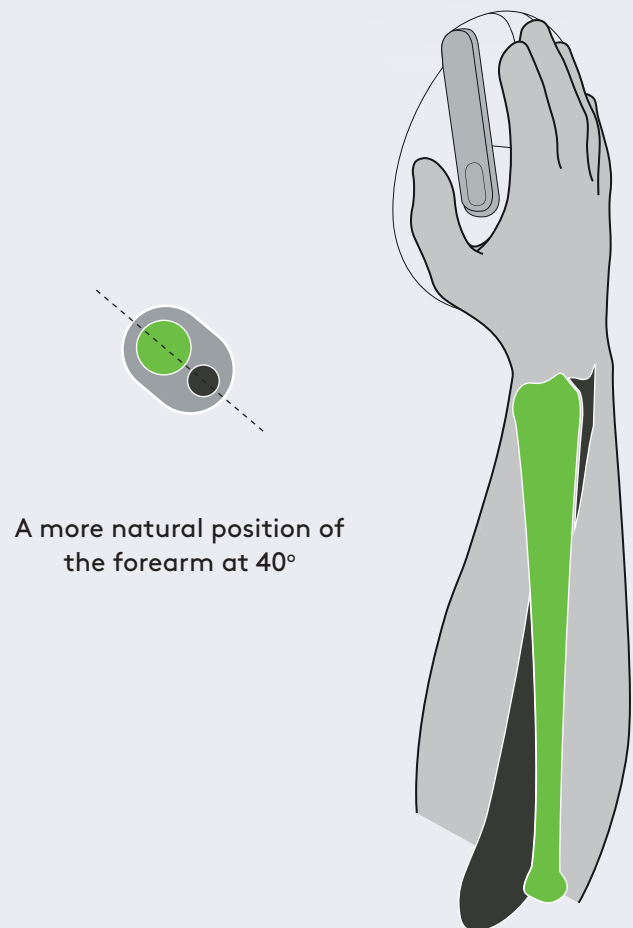

## THE HANDSHAKE TO A MOUSE PRINCIPLE

Imagine sleeping in space, or in water. Your body will take a natural position where all the muscles, ligaments and tendons are at rest. The forearms and hands will rotate to be in a handshake position.

Sustained non-neutral postures are a risk factor that may contribute to mouse related upper extremity musculoskeletal disorders<sup>†</sup>. The goal of ergonomics is to move the body towards a more natural posture.

MX Vertical, by its innovative shape, allows the right forearm and hand to rotate to reduce the stress on the muscles and tendons.

Close to a horizontal position at 10°

A more natural position of the forearm at 40°