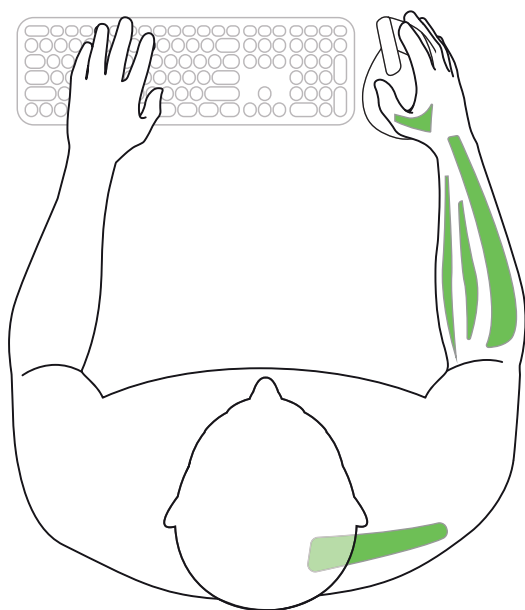

MAJOR HEALTH BENEFITS

LESS FATIGUE – INCREASED PRODUCTIVITY

Five key muscles are used while moving a mouse on the desk. The less they work, the more relaxed and comfortable the body is.

LOWER MUSCLE ACTIVITIES

According to a Logitech lab study, MX Vertical muscular activities are lower in comparison with a standard mouse by an average of 10%.

The same study also showed an identical performance in speed and accuracy.