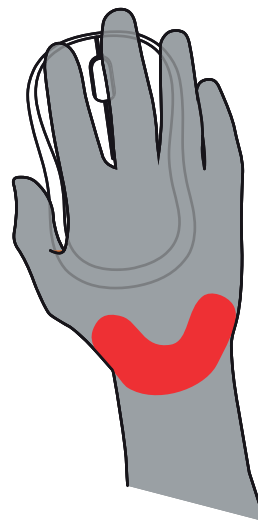

MOUSE

Most of the pressure is on the wrist.