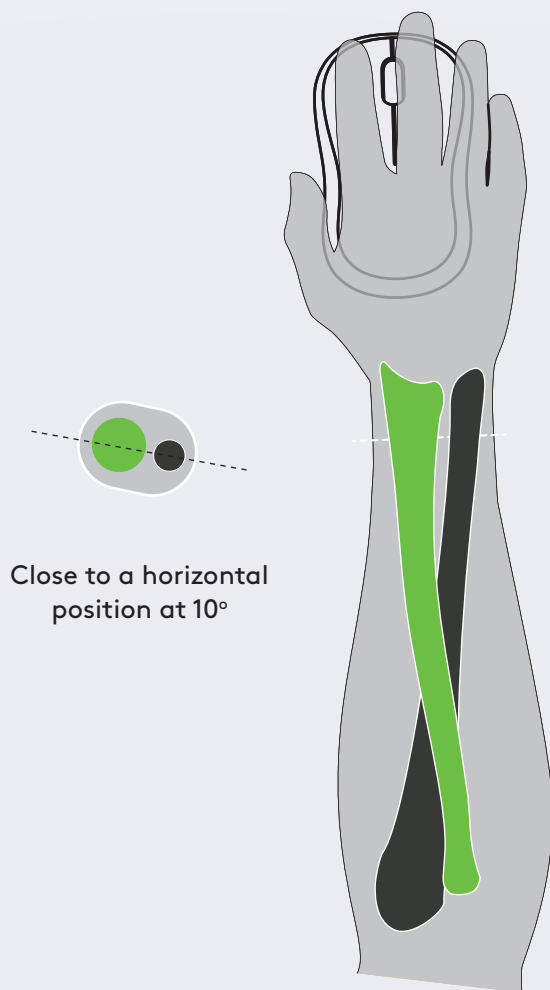

THE HANDSHAKE TO A MOUSE PRINCIPLE

Imagine sleeping in space, or in water. Your body will take a natural position where all the muscles, ligaments and tendons are at rest. The forearms and hands will rotate to be in a handshake position.

Sustained non-neutral postures are a risk factor that may contribute to mouse related upper extremity musculoskeletal disorders[†]. The goal of ergonomics is to move the body towards a more natural posture.

MX Vertical, by its innovative shape, allows the right forearm and hand to rotate to reduce the stress on the muscles and tendons.

Close to a horizontal position at 10°