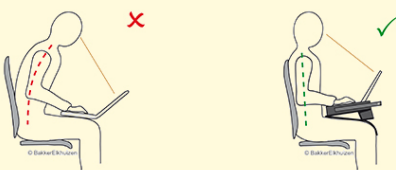

2-in-1 business laptop case and laptop stand

When we're on the go, we often use our laptop for short bursts of work, taking a less ergonomic posture that can cause problems.

The ErgoTraveller is a unique ergonomic laptop case that allows you to quickly and easily work on your laptop right from the case when you're on the go.

We advise not carrying bags weighing more than 4 to 6.4 kg with the hand. Factors in this are distance, frequency and gender.

[Read more online](#)

Ergonomic: quickly and easily open your laptop directly from its case, and position your screen at a comfortable height.

Mobile: in the train, hotel lobby, airplane anywhere you are, you can quickly and easily get set up to work on your laptop.

Comfortable: keeps your legs cool for comfort when you place the laptop on your lap.

Carry-on luggage: ideal for customs, as it doesn't need to be removed from the case for customs control.

Top design: exceptional, unique sleek design; fits laptops up to 15.6 inches.

Width	391 mm (15.39 inches)
Height	374 mm (14.72 inches)
Depth	64 mm (2.52 inches)
Weight	1.8 kg (64.06 ounces)
Product code	BNEET