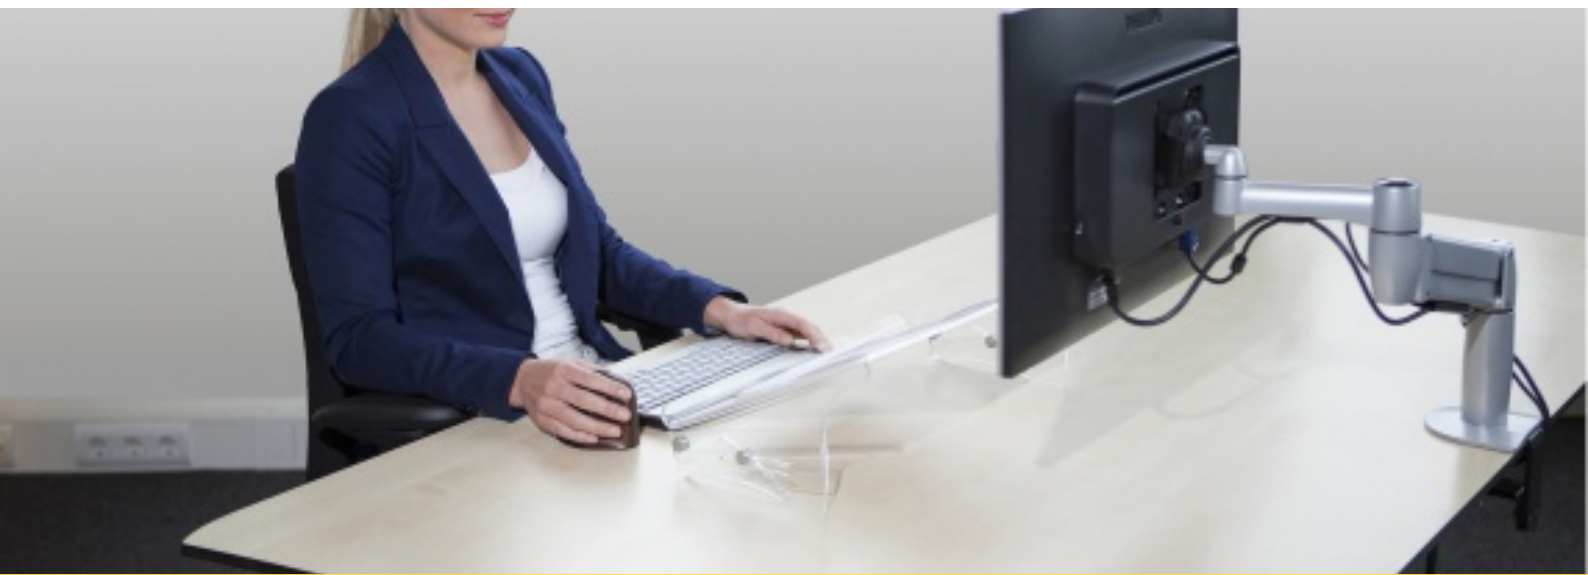

## Work in-line, even with heavy files

The Q-doc 515 document holder is the perfect solution for working in-line with documents and computers. Reducing head twisting increases both comfort and productivity.

The robust Q-doc 515 can hold heavy files and books.

To prevent neck rotation, documents have to be placed between the keyboard and display screen. A sloping work surface reduces flexion of the neck and thus increases work comfort.

[Read more online](#)

**In-line workstation:** creating a straight line of vision from keyboard to screen.

**Ergonomic:** decreases neck pain, eye strain and discomfort and increases data input speed.

**Height adjustable:** 7 positions (12° - 46°) for best viewing angle and alignment to the screen (4.75 - 9.5 inches at the back).