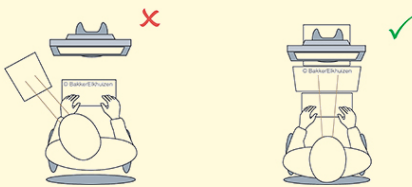

## Work in-line, even with heavy files

The Q-doc 515 document holder is the perfect solution for working in-line with documents and computers. Reducing head twisting increases both comfort and productivity.

The robust Q-doc 515 can hold heavy files and books.

To prevent neck rotation, documents have to be placed between the keyboard and display screen. A sloping work surface reduces flexion of the neck and thus increases work comfort.

[Read more online](#)

**In-line workstation:** creating a straight line of vision from keyboard to screen.

**Ergonomic:** decreases neck pain, eye strain and discomfort and increases data input speed.

**Height adjustable:** 7 positions (12° - 46°) for best viewing angle and alignment to the screen (4.75 - 9.5 inches at the back).