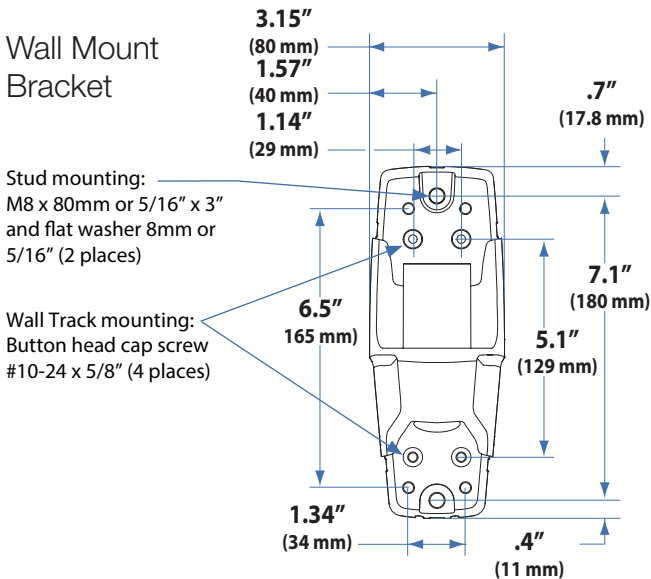

### LX Sit-Stand Wall Mount LCD Arm

#### Dimensions

#### Wall Mount Bracket

Front view with arm pushed back against the wall.

### Weight Capacity

Monitor depth greater than 2.5" (64 mm) may diminish capacity. Call Ergotron for more information.