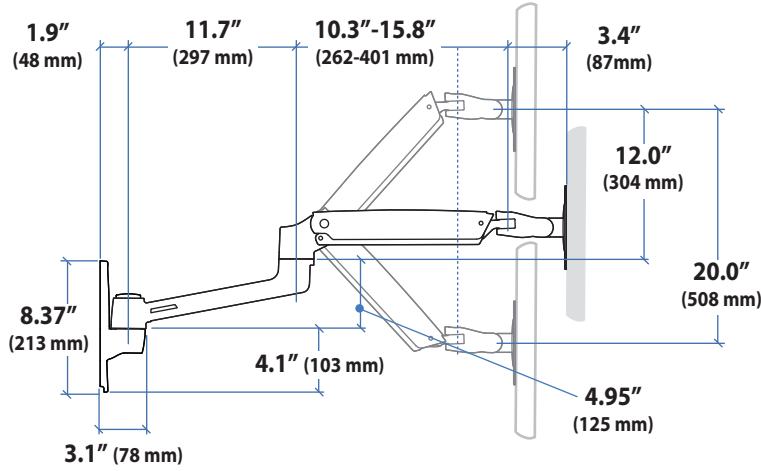

### LX Sit-Stand Wall Mount LCD Arm

#### Dimensions

#### Wall Mount Bracket

Front view with arm pushed back against the wall.

### Weight Capacity

Monitor depth greater than 2.5" (64 mm) may diminish capacity. Call Ergotron for more information.