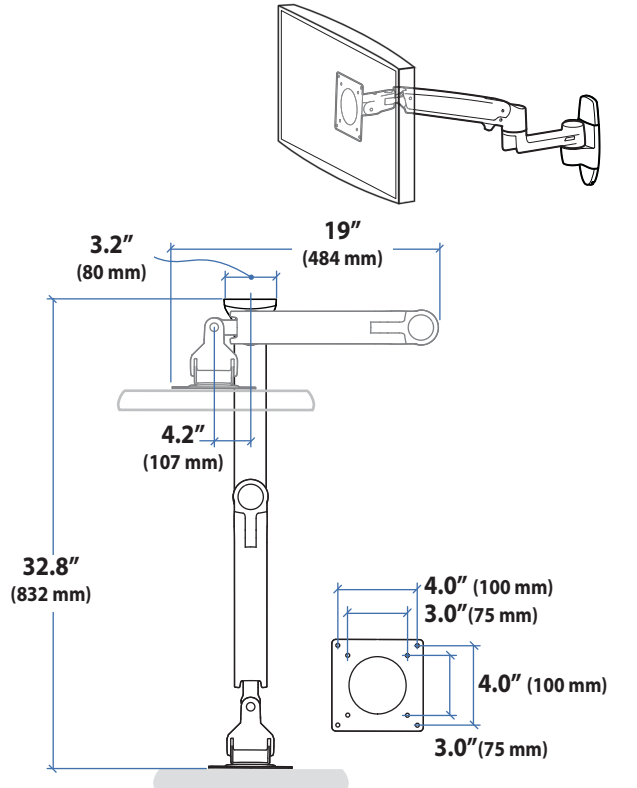

### LX Sit-Stand Wall Mount LCD Arm

#### Dimensions

#### Wall Mount Bracket

Front view with arm pushed back against the wall.

### Weight Capacity

Monitor depth greater than 2.5" (64 mm) may diminish capacity. Call Ergotron for more information.