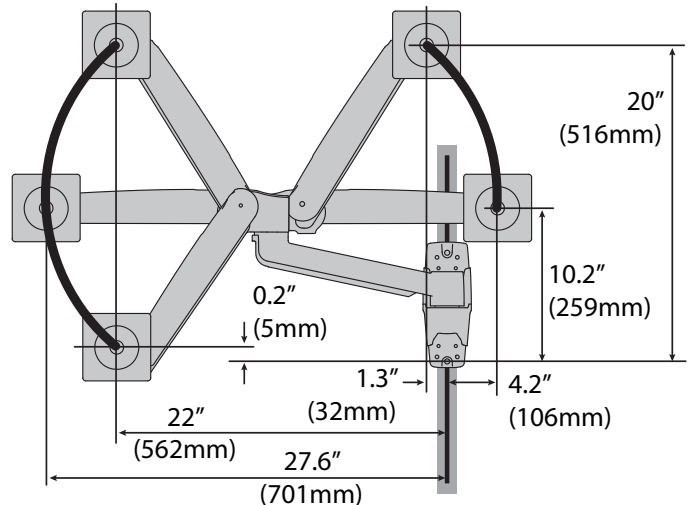

### LX Sit-Stand Wall Mount LCD Arm

#### Dimensions

#### Wall Mount Bracket

Front view with arm pushed back against the wall.

### Weight Capacity

Monitor depth greater than 2.5" (64 mm) may diminish capacity. Call Ergotron for more information.