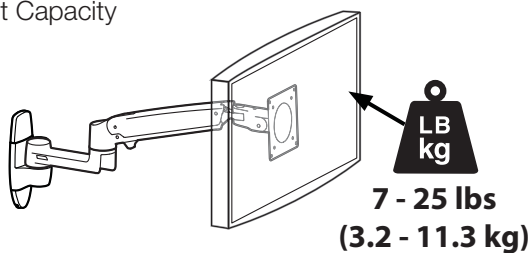

#### Dimensions

#### Wall Mount Bracket

Front view with arm pushed back against the wall.

### Weight Capacity

Monitor depth greater than 2.5" (64 mm) may diminish capacity. Call Ergotron for more information.