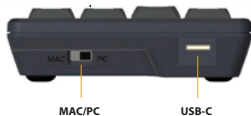

ELITE NUMERIC KEYPAD

The Goldtouch Elite Numeric Keypad is the perfect companion for the Elite Keyboard. Position it next to your keyboard when doing data entry, and easily swap it out with your mouse when not in use. This standalone numeric keypad makes it easy to achieve the ergonomic desktop you deserve. With its low-profile Cherry MX Red mechanical keys and the right amount of tactile and audible feedback, number crunchers will enjoy the ease of having a dedicated numeric keypad at their fingertips.

FEATURES AND BENEFITS:

- **Easy Install:** Easy to use, plug and play technology featuring a USB Connector or 2.4 Ghz USB dongle receiver.
- **Mechanical Keys:** Industry leading Cherry MX Red mechanical keys.
- **Key switch behavior:** Linear
- **Actuator travel:** 3.2 mm \pm 0.25 mm
- **Pretravel:** 1.2 mm \pm 0.3 mm
- **Initial force:** 40 cN min.
- **Actuation force:** 45 \pm 15 cN
- **Operating System Compatibility:** PC and Mac

The Goldtouch Elite Numeric Keypad supports PC+Mac via convenient switch on the side of the keypad.

PC+Mac users can use the included USB-A to USB-C cable. PC+Mac users with USB-C only ports can use a straight USB-C to USB-C cable.