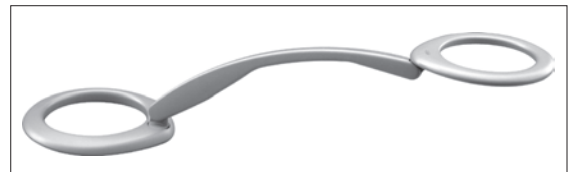

# 360

Design: Stephan Copeland

Distinctively designed LED task light with outstanding functionality. 360 features a fully flexible spring-balanced pivoting arm, rotating base and lamp head which stays parallel to the worksurface during use. Ergonomically correct workspace lighting is further achieved with 6.5W dimmable LEDs which incorporate automatic shut-off after 9 hours to ensure energy savings. Aluminum construction.

TECHNICAL INFORMATION

Lamp:	6.5W Dimmable LEDs (4x1.6W) Total energy consumed 7.5W
Offstate Power:	0.3W
Luminance:	105 footcandles at 16 in. (1100 lux at 400 mm)
Color Temperature:	3250°K
CRI:	80
AC/DC Converter:	Electronic plug-in transformer
Power Cord:	4.5 ft. (1371.6 mm)
Mounting:	Table/Desk Base