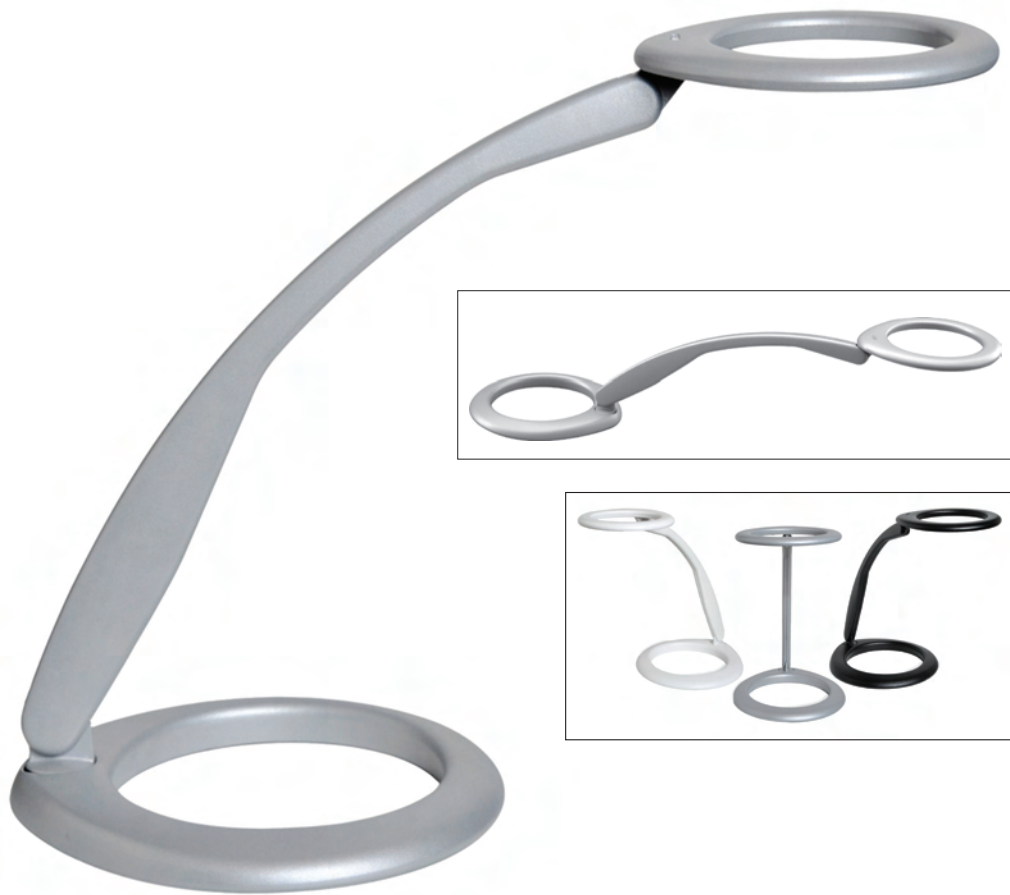

# 360

Design: Stephan Copeland

Distinctively designed LED task light with outstanding functionality. 360 features a fully flexible spring-balanced pivoting arm, rotating base and lamp head which stays parallel to the worksurface during use. Ergonomically correct workspace lighting is further achieved with 6.5W dimmable LEDs which incorporate automatic shut-off after 9 hours to ensure energy savings. Aluminum construction.

TECHNICAL INFORMATION

Lamp:	6.5W Dimmable LEDs (4x1.6W) Total energy consumed 7.5W
Offstate Power:	0.3W
Luminance:	105 footcandles at 16 in. (1100 lux at 400 mm)
Color Temperature:	3250°K
CRI:	80
AC/DC Converter:	Electronic plug-in transformer
Power Cord:	4.5 ft. (1371.6 mm)
Mounting:	Table/Desk Base

360

LM-80 RoHS

CODES

16622BK	360 with Table/Desk Base, Black (BK)
16622SG	360 with Table/Desk Base, Silver Grey (SG)
16622WT	360 with Table/Desk Base, White (WT)

COLORS

	Black		White
	Silver Grey	Custom colors available. Call Customer Service.	