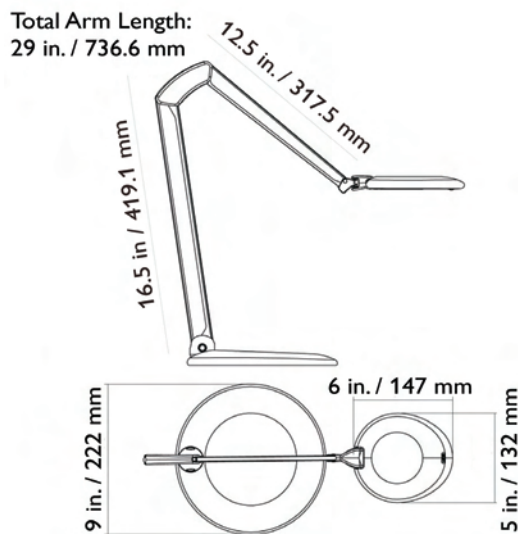

Ovelo

Design: Stephan Copeland

Uniquely designed LED task light for the modern office. Incorporates automatic shut-off which turns the light off after 9 hours to ensure energy savings. Ovelo uses 6W dimmable LEDs to illuminate an entire worksurface. Combination aluminum and steel construction. Covered spring-balanced arm provides complete flexibility of the pivoting arm and lamp head.

TECHNICAL INFORMATION

- Lamp: 6W Dimmable LEDs (4x1.5W)
Total energy consumed 8.1W
- Offstate Power: 0.35W
- Luminance: 100 footcandles at 16 in. (1000 lux at 400 mm)
- Color Temperature: 3250°K
- CRI: 80
- AC/DC Converter: Electronic plug-in transformer
- Power Cord: 5.5 ft (1701.8 mm)
- Mounting: Edge Clamp, Table/Desk Base, Tool-Tile or Panel Mount

Source at 15" from worksurface

	-6	CL	6	12	18	24
18	5.8	17.0	15.0	10.0	7.5	3.5
12	16.6	48.5	42.8	28.7	21.3	10.1
6	47	101.9	94.2	52.8	26	15.8
CL	75.3	135.3	167	72	34	20
6	47.4	102.4	95.1	53.3	26.8	15.9
12	16.9	49.8	43.3	29.4	21.9	10.3
18	5.9	17.4	15.2	10.3	7.7	3.10

OVELO

LM-80 RoHS

CODES

- 16765BK Ovelo with Edge Clamp, Black (BK)
- 16765WT Ovelo with Edge Clamp, White (WT)
- 16765SG Ovelo with Edge Clamp, Silver Grey (SG)
- 16766BK Ovelo with Table/Desk Base, Black (BK)
- 16766WT Ovelo with Table/Desk Base, White (WT)
- 16766SG Ovelo with Table/Desk Base, Silver Grey (SG)
- 16767BK-P Ovelo with Panel Mount System, Black (BK)
- 16767SG-P Ovelo with Panel Mount System, Silver Grey (SG)
- 16767WT-P Ovelo with Panel Mount System, White (WT)
- 16767BK-T Ovelo with Tool-Tile System, Black (BK)
- 16767SG-T Ovelo with Tool-Tile System, Silver Grey (SG)
- 16767WT-T Ovelo with Tool-Tile System, White (WT)