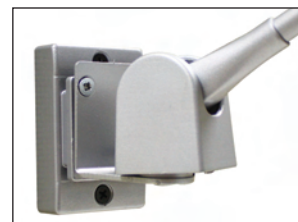

# Terea

Design: Ryann Aoukar and Luxo

Combines energy-efficient LEDs, ergonomics and compact design for an incomparable value. Terea, which efficiently and cost-effectively illuminates any worksurface with maintenance-free operation, better articulates its ergonomics with the effortless tilt of its arm and complete flexibility of its head. This allows the light to fall exactly where needed providing optimal lighting and functionality.

Panel Mount  
with Panel Mount  
Bracket.

Panel Mount  
with Tool-Tile  
Bracket.

TECHNICAL INFORMATION

- Lamp: 7W LEDs (3x2.4W)  
Total energy consumed 9.6W
- Offstate Power: 0.4W
- Luminance: 120 footcandles at 16 in. (1200 lux at 400 mm)
- Color Temperature: 3500°K
- CRI: 80
- AC/DC Converter: Electronic plug-in transformer
- Power Cord: 7 ft. (2133.6 mm)
- Mounting: Table/Desk Base or Panel Mount