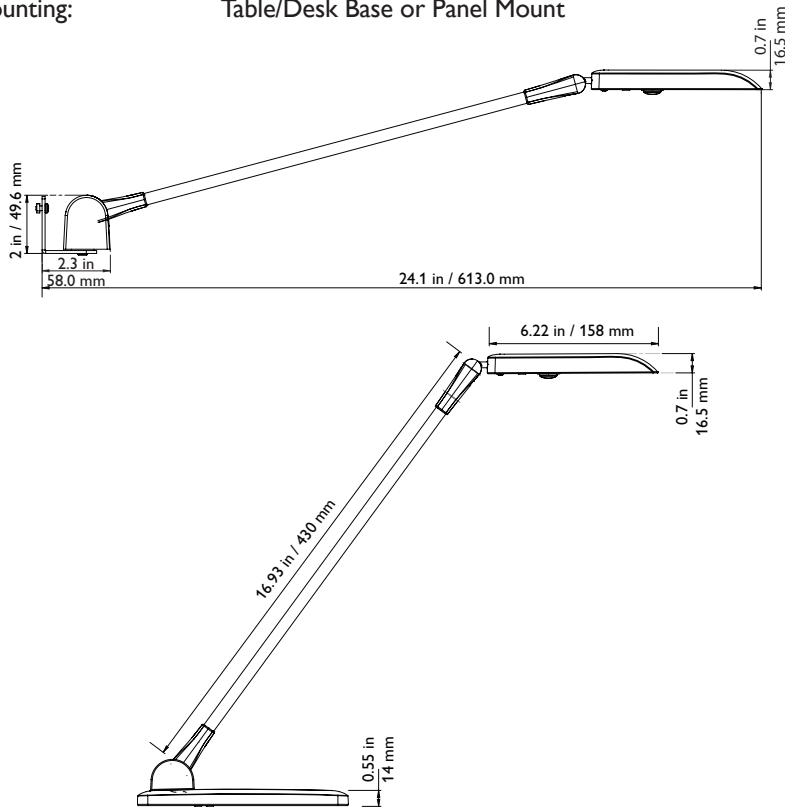

Panel Mount  
with Panel Mount  
Bracket.

Panel Mount  
with Tool-Tile  
Bracket.

TECHNICAL INFORMATION

- Lamp: 7W LEDs (3x2.4W)  
Total energy consumed 9.6W
- Offstate Power: 0.4W
- Luminance: 120 footcandles at 16 in. (1200 lux at 400 mm)
- Color Temperature: 3500°K
- CRI: 80
- AC/DC Converter: Electronic plug-in transformer
- Power Cord: 7 ft. (2133.6 mm)
- Mounting: Table/Desk Base or Panel Mount

TEREA

LM-80 RoHS

CODES

- 16770BK Terea with Table/Desk Base, Black (BK)
- 16770SG Terea with Table/Desk Base, Silver Grey (SG)
- 16770WT Terea with Table/Desk Base, White (WT)
- 16780BK-P Terea Panel Mount with Panel Mount Bracket, Black (BK)
- 16780SG-P Terea Panel Mount with Panel Mount Bracket, Silver Grey (SG)
- 16780BK-T Terea Panel Mount with Tool-Tile Bracket, Black (BK)
- 16780SG-T Terea Panel Mount with Tool-Tile Bracket, Silver Grey (SG)

COLORS

- Black
- White
- Silver Grey

Source at 15" from worksurface

	-6	CL	6	12	18	24
	Wall - 50% Reflective					
12	28.8	41.2	37.6	24.3	14.3	9.5
6	43.8	71.1	68.0	39.3	19.1	11.6
CL	66.2	98.5	121.1	51.3	21.9	11.6
6	39.1	66.7	62.9	35.3	17.6	10.1
12	20.6	28.3	28.4	17.8	11.2	7.8