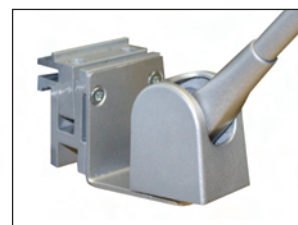

# Terea

Design: Ryann Aoukar and Luxo

Combines energy-efficient LEDs, ergonomics and compact design for an incomparable value. Terea, which efficiently and cost-effectively illuminates any worksurface with maintenance-free operation, better articulates its ergonomics with the effortless tilt of its arm and complete flexibility of its head. This allows the light to fall exactly where needed providing optimal lighting and functionality.

Panel Mount  
with Panel Mount  
Bracket.

Panel Mount  
with Tool-Tile  
Bracket.

TECHNICAL INFORMATION

- Lamp: 7W LEDs (3x2.4W)  
Total energy consumed 9.6W
- Offstate Power: 0.4W
- Luminance: 120 footcandles at 16 in. (1200 lux at 400 mm)
- Color Temperature: 3500°K
- CRI: 80
- AC/DC Converter: Electronic plug-in transformer
- Power Cord: 7 ft. (2133.6 mm)
- Mounting: Table/Desk Base or Panel Mount