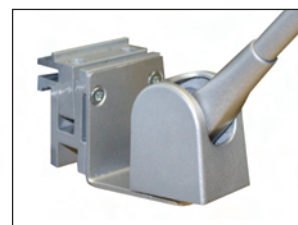

Terea

Design: Ryann Aoukar and Luxo

Combines energy-efficient LEDs, ergonomics and compact design for an incomparable value. Terea, which efficiently and cost-effectively illuminates any worksurface with maintenance-free operation, better articulates its ergonomics with the effortless tilt of its arm and complete flexibility of its head. This allows the light to fall exactly where needed providing optimal lighting and functionality.

Panel Mount
with Panel Mount
Bracket.

Panel Mount
with Tool-Tile
Bracket.

TECHNICAL INFORMATION

- Lamp: 7W LEDs (3x2.4W)
Total energy consumed 9.6W
- Offstate Power: 0.4W
- Luminance: 120 footcandles at 16 in. (1200 lux at 400 mm)
- Color Temperature: 3500°K
- CRI: 80
- AC/DC Converter: Electronic plug-in transformer
- Power Cord: 7 ft. (2133.6 mm)
- Mounting: Table/Desk Base or Panel Mount