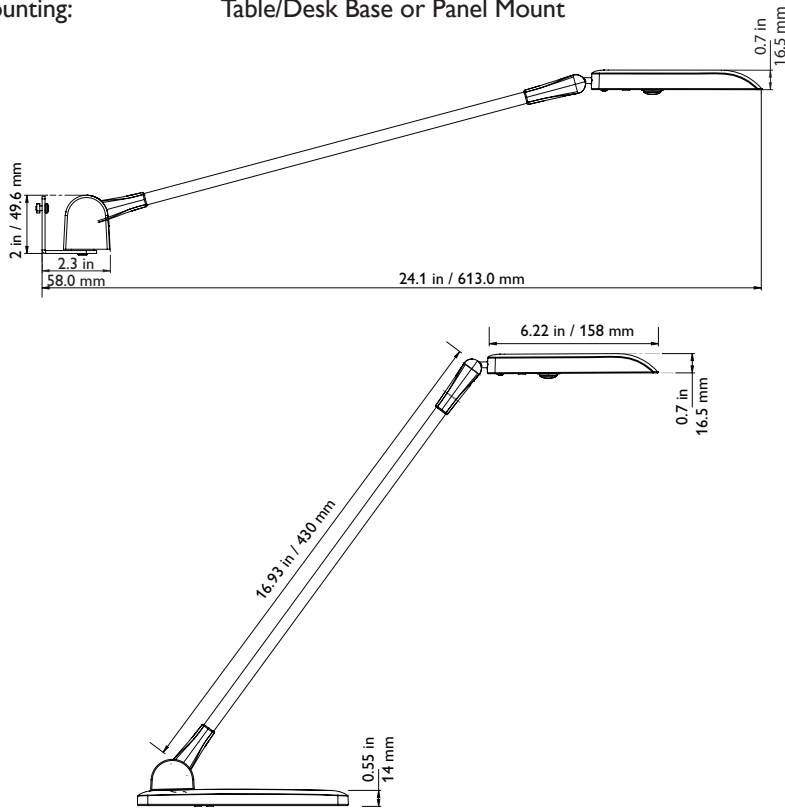

Panel Mount
with Panel Mount
Bracket.

Panel Mount
with Tool-Tile
Bracket.

TECHNICAL INFORMATION

- Lamp: 7W LEDs (3x2.4W)
Total energy consumed 9.6W
- Offstate Power: 0.4W
- Luminance: 120 footcandles at 16 in. (1200 lux at 400 mm)
- Color Temperature: 3500°K
- CRI: 80
- AC/DC Converter: Electronic plug-in transformer
- Power Cord: 7 ft. (2133.6 mm)
- Mounting: Table/Desk Base or Panel Mount

TEREA

LM-80 RoHS

CODES

- 16770BK Terea with Table/Desk Base, Black (BK)
- 16770SG Terea with Table/Desk Base, Silver Grey (SG)
- 16770WT Terea with Table/Desk Base, White (WT)
- 16780BK-P Terea Panel Mount with Panel Mount Bracket, Black (BK)
- 16780SG-P Terea Panel Mount with Panel Mount Bracket, Silver Grey (SG)
- 16780BK-T Terea Panel Mount with Tool-Tile Bracket, Black (BK)
- 16780SG-T Terea Panel Mount with Tool-Tile Bracket, Silver Grey (SG)

COLORS

- Black
- White
- Silver Grey

Source at 15" from worksurface

	-6	CL	6	12	18	24
	Wall - 50% Reflective					
12	28.8	41.2	37.6	24.3	14.3	9.5
6	43.8	71.1	68.0	39.3	19.1	11.6
CL	66.2	98.5	121.1	51.3	21.9	11.6
6	39.1	66.7	62.9	35.3	17.6	10.1
12	20.6	28.3	28.4	17.8	11.2	7.8