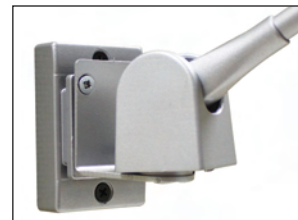

Terea

Design: Ryann Aoukar and Luxo

Combines energy-efficient LEDs, ergonomics and compact design for an incomparable value. Terea, which efficiently and cost-effectively illuminates any worksurface with maintenance-free operation, better articulates its ergonomics with the effortless tilt of its arm and complete flexibility of its head. This allows the light to fall exactly where needed providing optimal lighting and functionality.

Panel Mount
with Panel Mount
Bracket.

Panel Mount
with Tool-Tile
Bracket.

TECHNICAL INFORMATION

- Lamp: 7W LEDs (3x2.4W)
Total energy consumed 9.6W
- Offstate Power: 0.4W
- Luminance: 120 footcandles at 16 in. (1200 lux at 400 mm)
- Color Temperature: 3500°K
- CRI: 80
- AC/DC Converter: Electronic plug-in transformer
- Power Cord: 7 ft. (2133.6 mm)
- Mounting: Table/Desk Base or Panel Mount