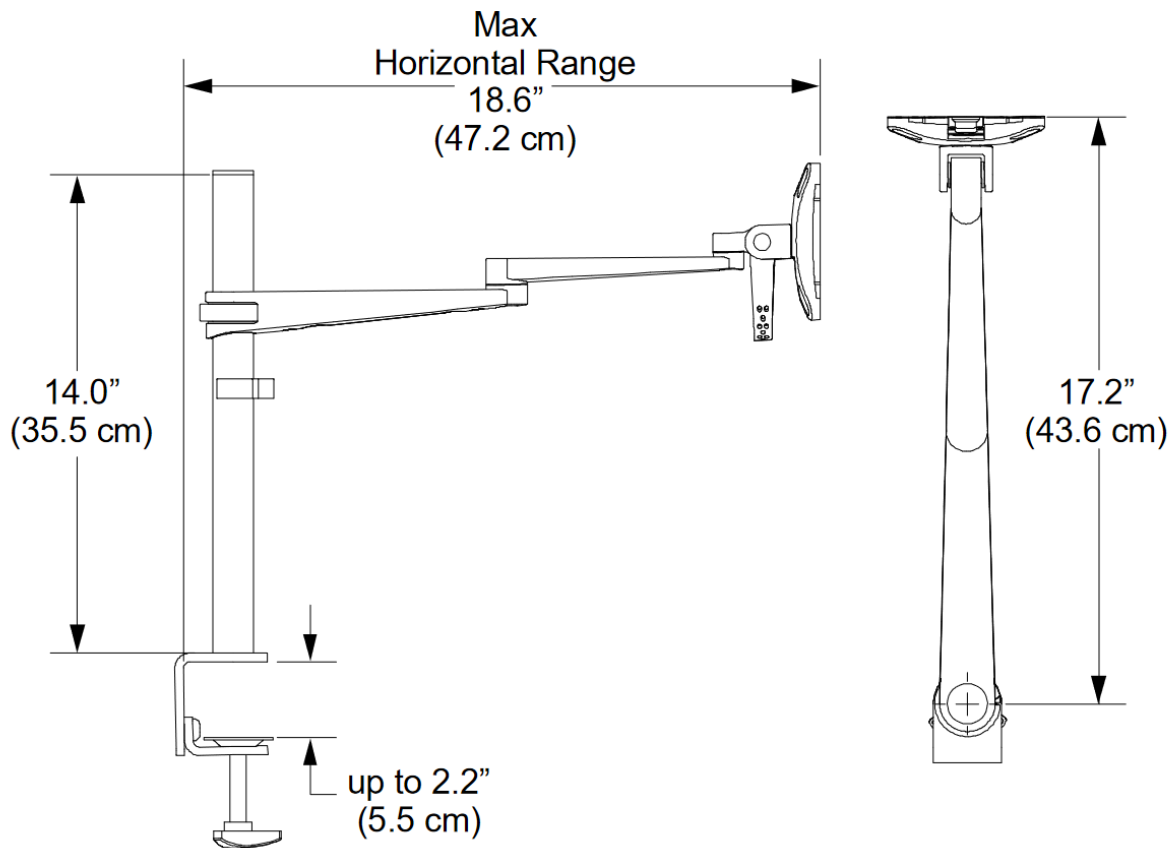

## PROXIMA Lateral Monitor Arm Mount Specifications:

## PROXIMA Lateral Monitor Arm Mount Capabilities

Horizontal Range: 18.6" (47.2 cm)

Vertical Range: up to 15.5" (39.4 cm) to midpoint of monitor

Pole Height: 14" (35.5 cm)

Monitor Tilt Range: 90 up, 20 down from centre

Monitor Pivot: Landscape to Portrait

Monitor Compatibility: VESA 75mm and 100mm

Cable Management: Cables are clipped beneath arm

Mounting Options:

Included: Desk Edge Clamp, Grommet

Monitor Weight: Up to 20 lbs (9.0 kg) at standard monitor depths